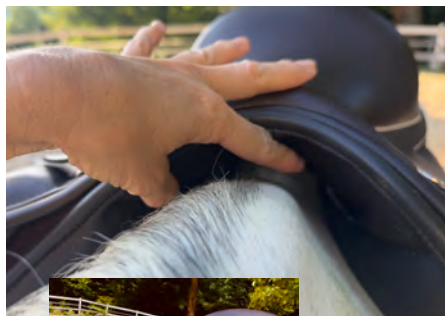

THE
HORSE'S VOICE
SADDLING

Saddle Check 4 Free

Required photos

Where to find the
saddle Details

How to send the photos:

KATJA TAUREG
+41 79 332 87 89

katja@taureg.ch
max. 5 MB