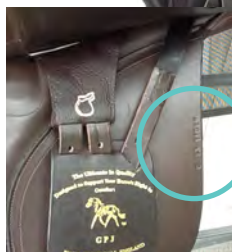

THE
HORSE'S VOICE
SADDLING

Saddle Check 4 Free

Required photos

Where to find the
saddle Details

How to send the photos:

KATJA TAUREG
+41 79 332 87 89

katja@taureg.ch
max. 5 MB